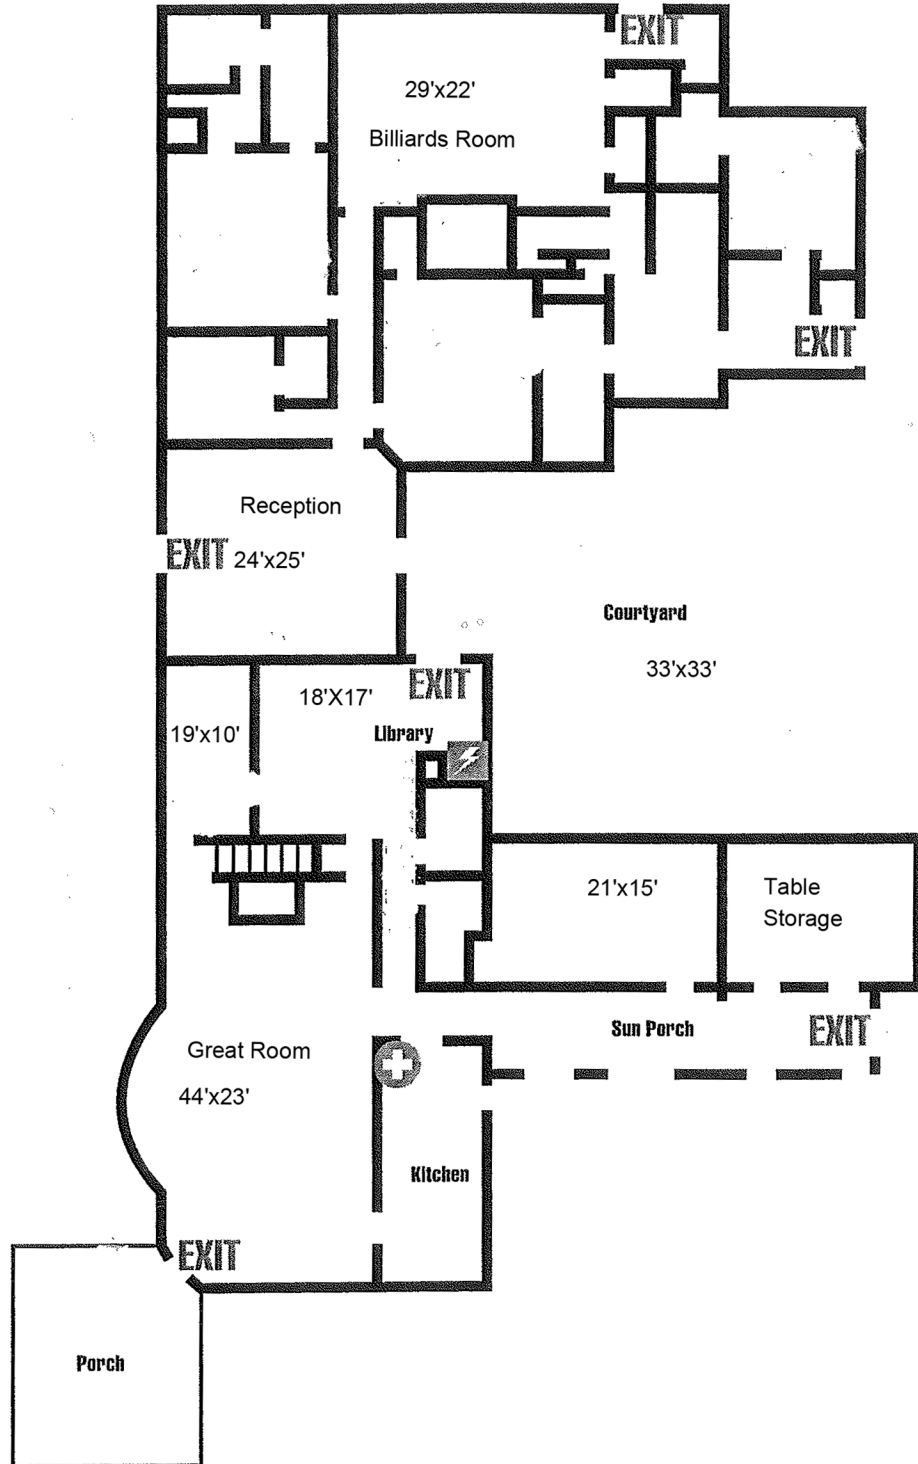

- First Aid

- Electrical Shutdown

- Water Shutdown

Emergency Number
911
9-911 When using County extension

King County

Clise Mansion (First Floor)
6046 West Lake Sammamish Parkway
Redmond, WA 98052