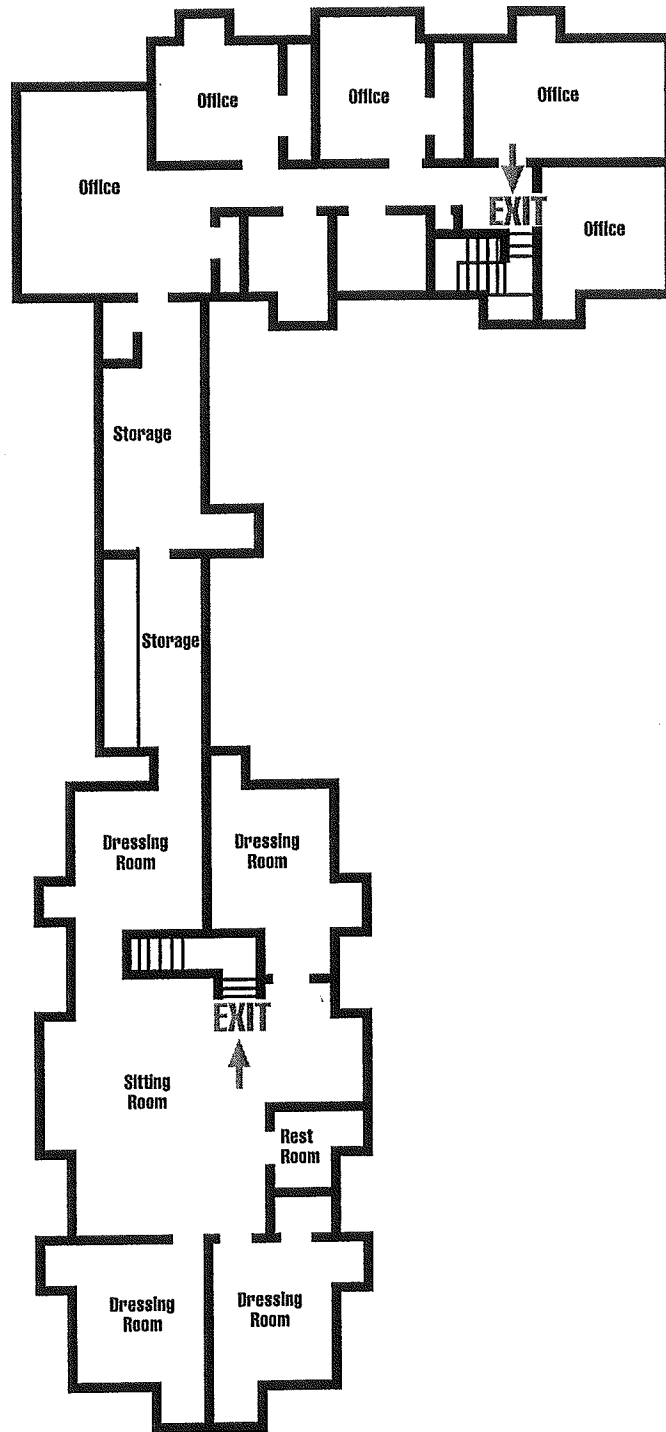

- First Aid

- Electrical Shutdown

- Water Shutdown

Emergency Number
911
9-911 When using County extension

King County
Clise Mansion (Second Floor)
6046 West Lake Sammamish Parkway
Redmond, WA 98052